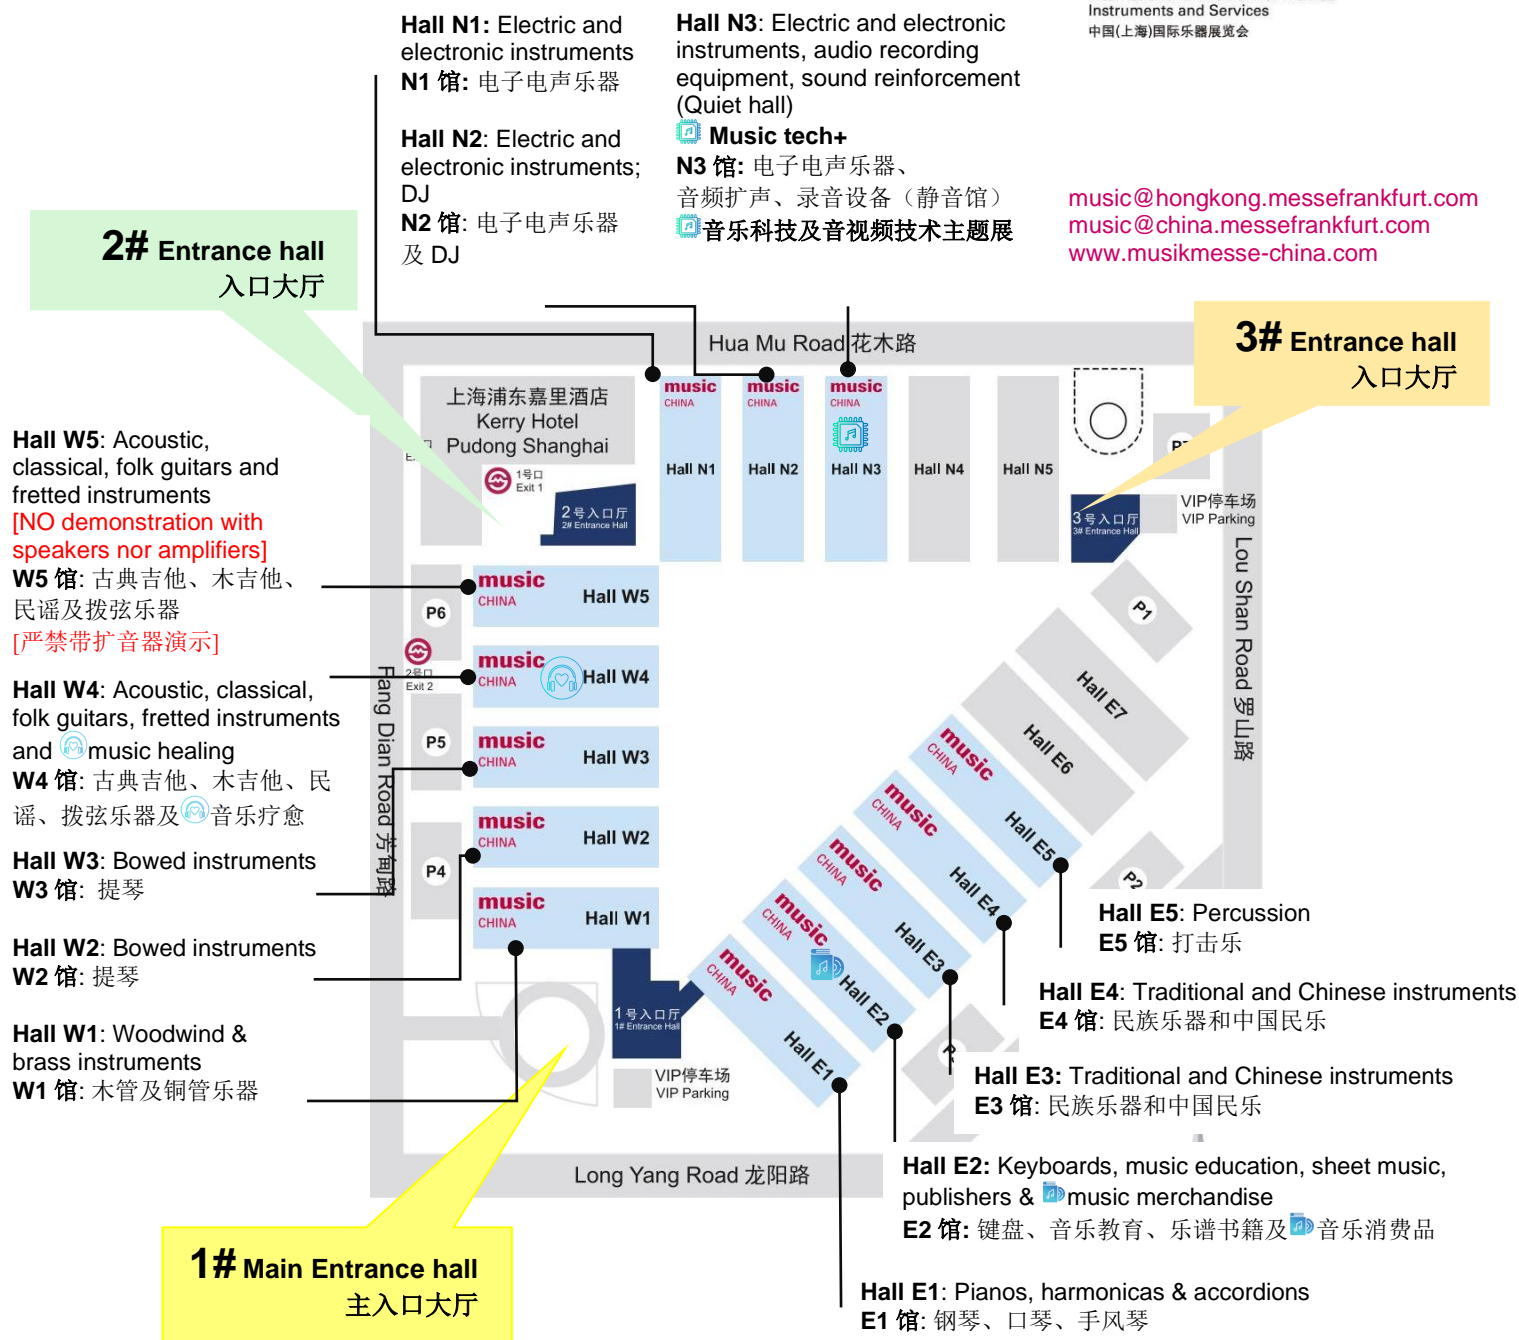

Music China 中国（上海）国际乐器展览会
Overall Hall Allocation 展馆平面图
 22 – 25.10.2025 (Wed - Sat) (周三至周六)

music
CHINA

International Exhibition for Musical Instruments and Services
 中国(上海)国际乐器展览会

music@hongkong.messefrankfurt.com
music@china.messefrankfurt.com
www.musikmesse-china.com

地铁站 Metro Station

P1 - P7 停车场 Car Parking

* Organisers reserve the rights to change the layout without prior notice.
 主办方有权就上述资料作出修改或调整。
 Updated in 1-2025 更新版