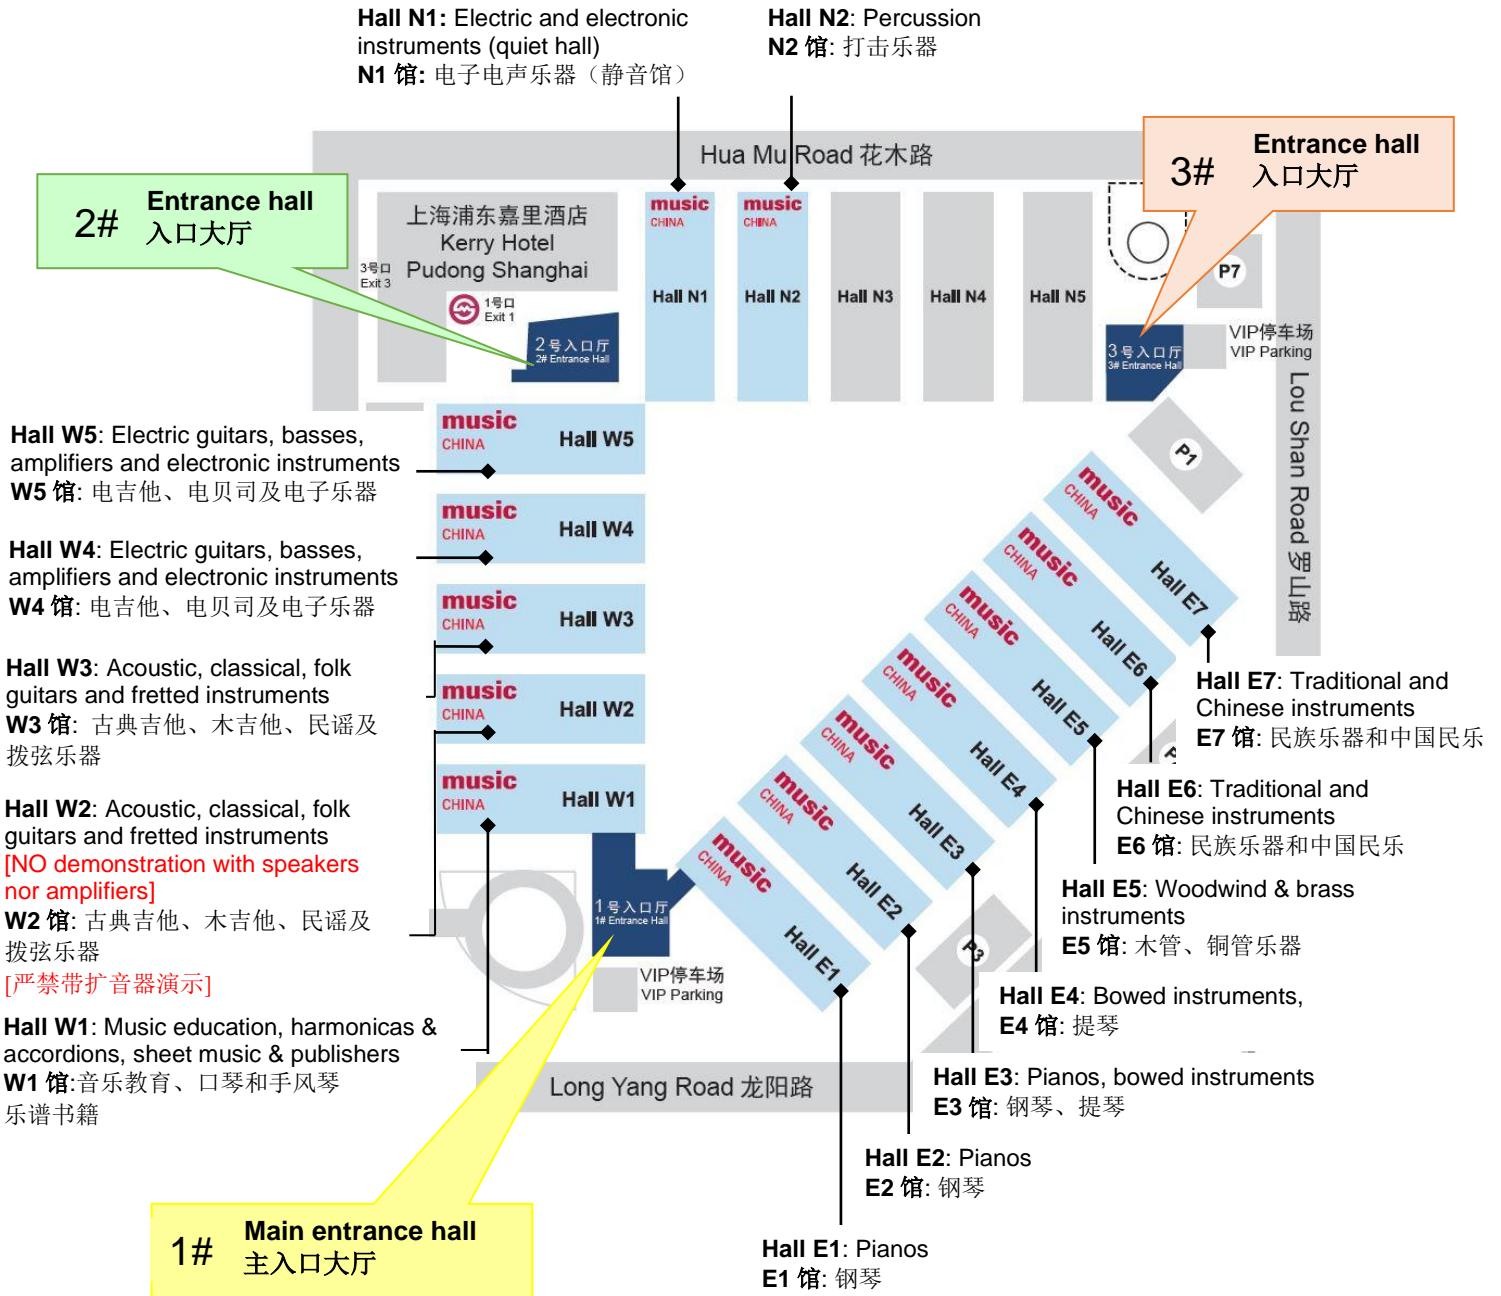

Overall Hall Allocation 展馆平面图:
10 – 13. 10. 2024 (Thu – Sun 周四至周日)

music

CHINA

International Exhibition for Musical Instruments and Services
中国(上海)国际乐器展览会

music@hongkong.messefrankfurt.com
music@china.messefrankfurt.com
www.musikmesse-china.com

地铁站 Metro Station

P1 - P7 停车场 Car Parking

* Organisers reserve the rights to change the layout without prior notice.
主办方有权就上述资料作出修改或调整。

Updated in 1•2024 更新版