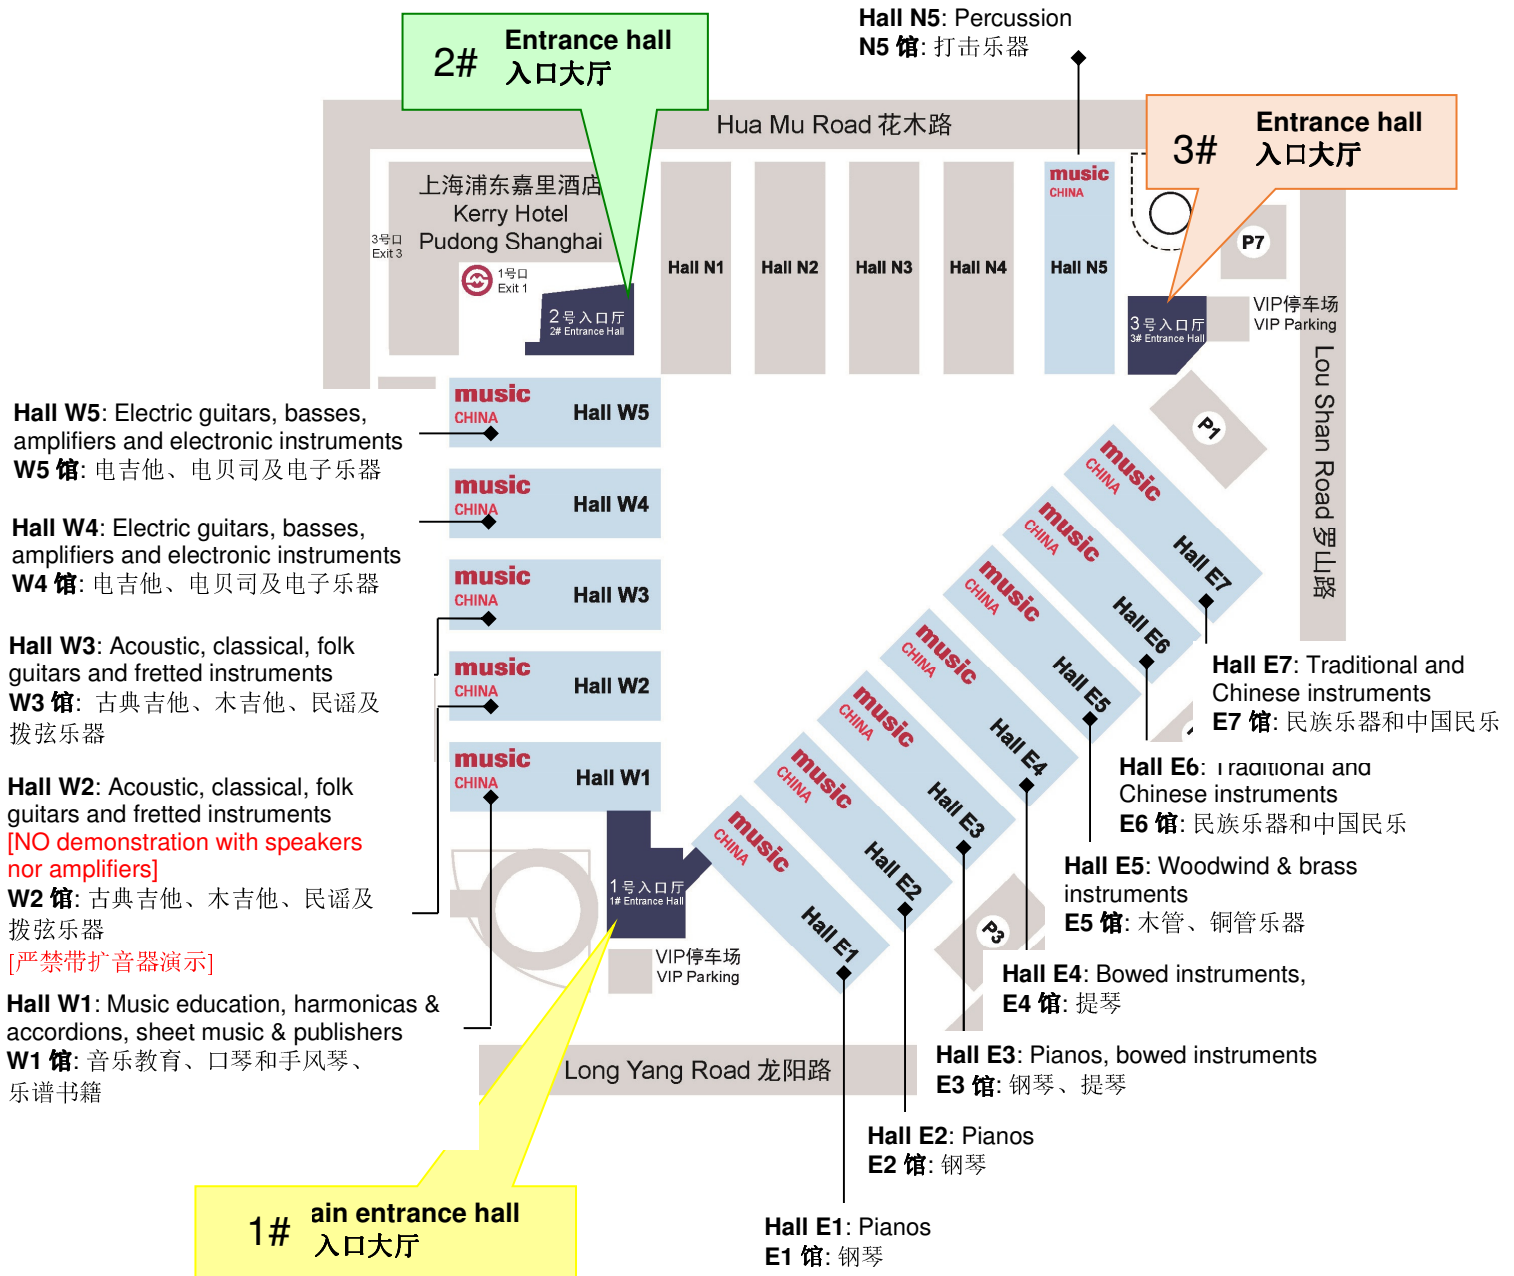

Overall Hall Allocation 展馆平面图:
10 – 13. 10. 2024 (Thu – Sun 周四至周日)

music

CHINA

International Exhibition for Musical Instruments and Services
中国(上海)国际乐器展览会

music@hongkong.messefrankfurt.com
music@china.messefrankfurt.com
www.musikmesse-china.com

地铁站
Metro Station

P1 - P7 停车场
Car Parking

* Organisers reserve the rights to change the layout without prior notice.
主办方有权就上述资料作出修改或调整。

Updated in 10 · 2023 更新版