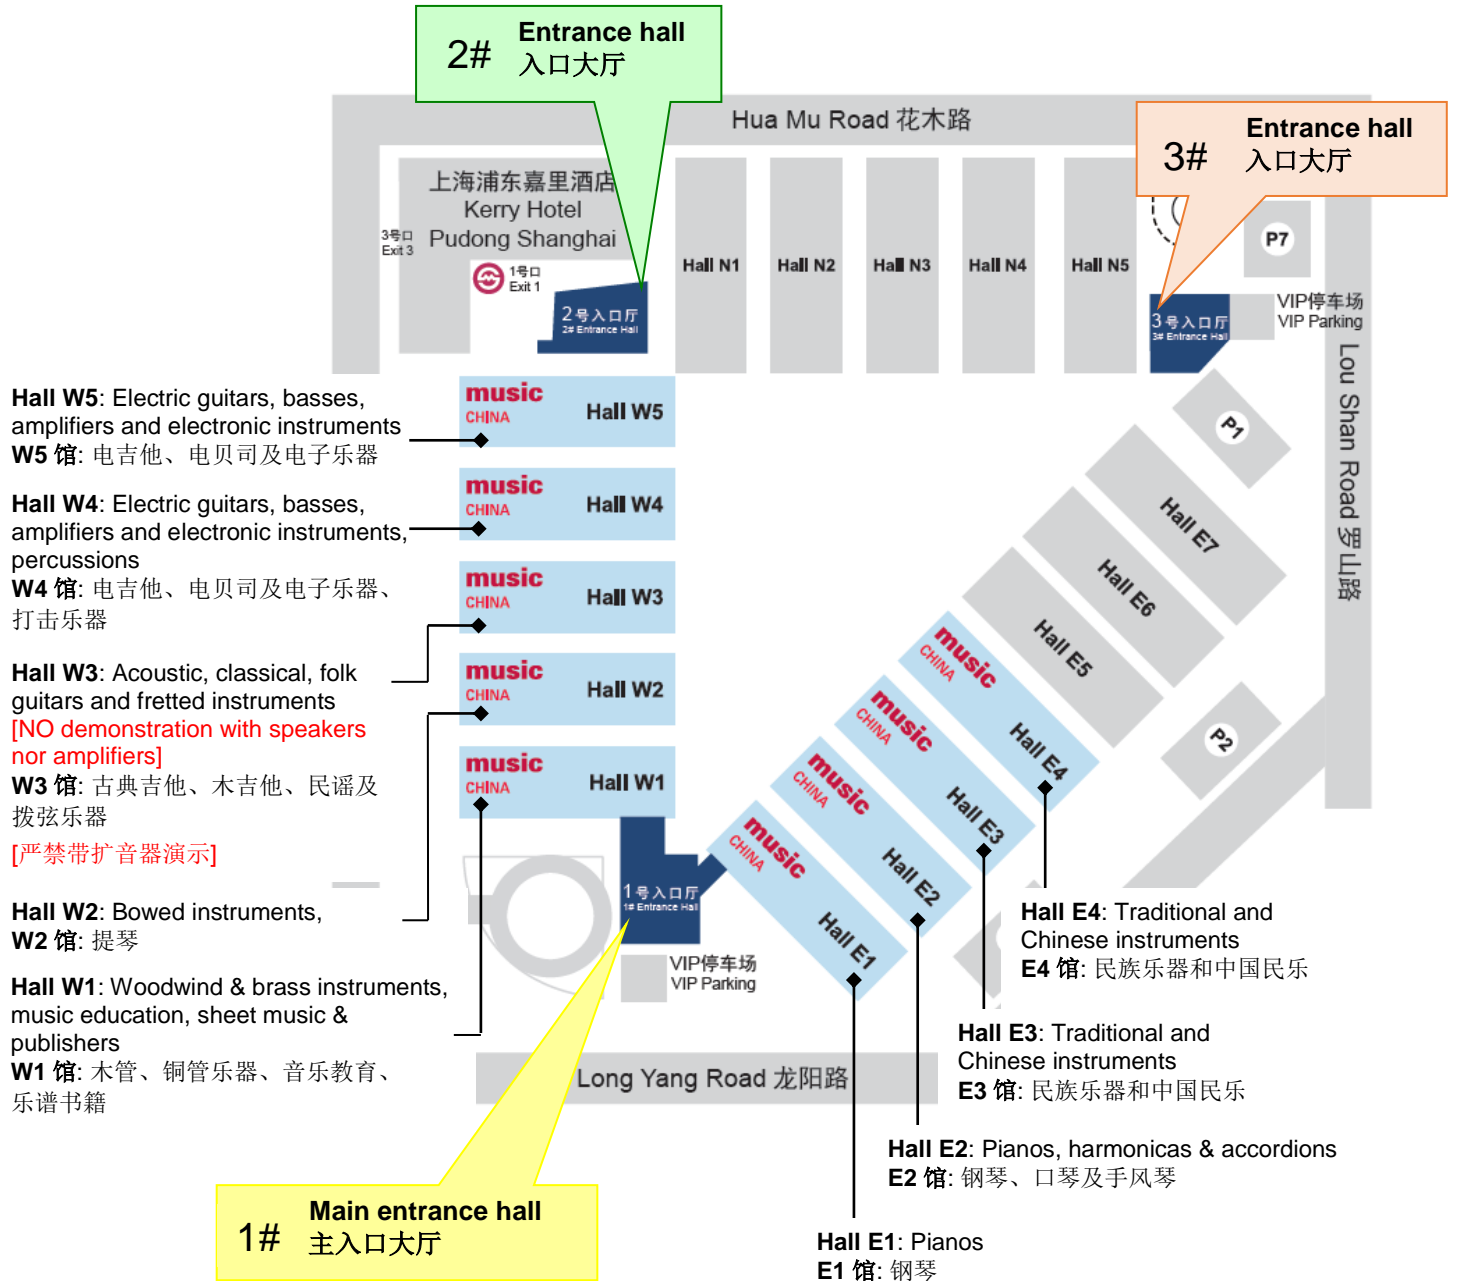

**Overall Hall Allocation 展馆平面图:**  
11 – 14. 10. 2023 (Wed – Sat 周三至周六)

**music**

**CHINA**

International Exhibition for Musical Instruments and Services  
中国(上海)国际乐器展览会

music@hongkong.messefrankfurt.com  
music@china.messefrankfurt.com  
www.musikmesse-china.com

地铁站 Metro Station

P1 - P7 停车场 Car Parking

\* Organisers reserve the rights to change the layout without prior notice.  
主办方有权就上述资料作出修改或调整。

Updated in 1•2023 更新版