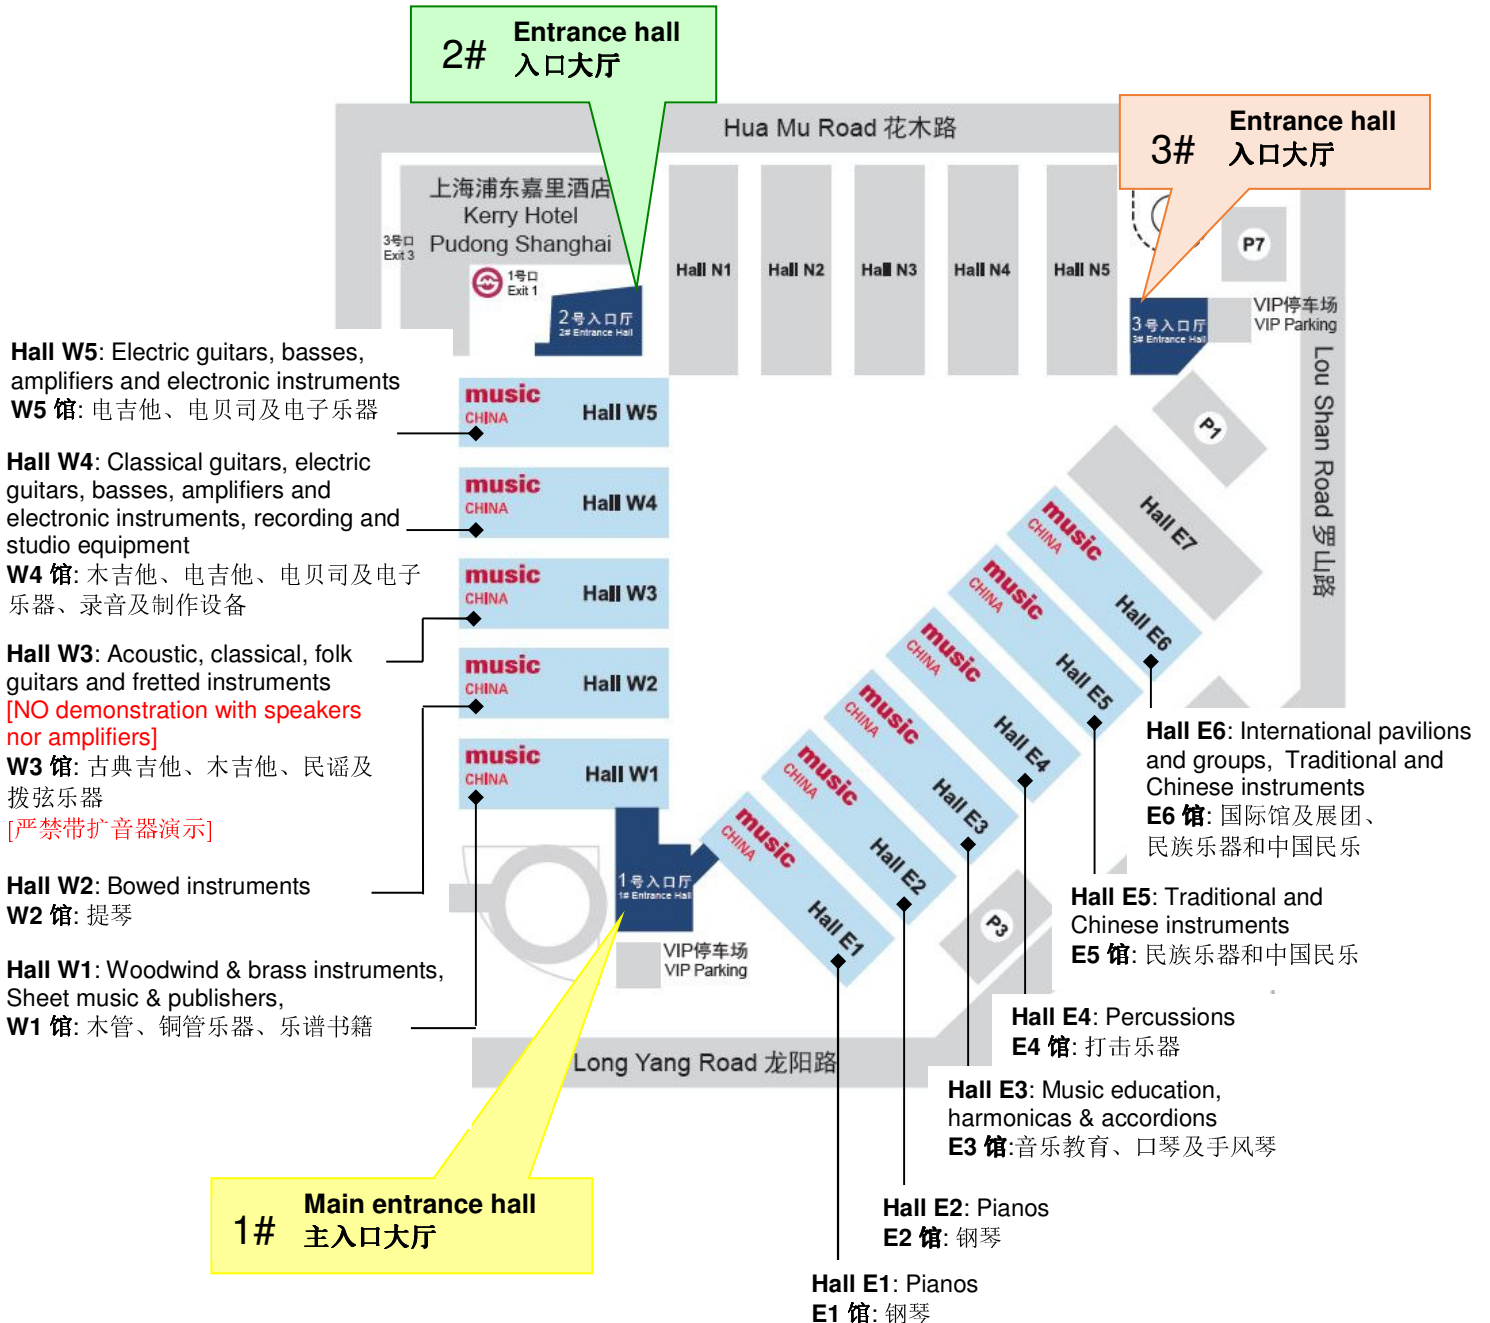

**Overall Hall Allocation 展馆平面图:**  
13 – 16. 10. 2021 (Wed – Sat 周三至周六)

**music**

**CHINA**

International Exhibition for Musical Instruments and Services  
中国(上海)国际乐器展览会

music@hongkong.messefrankfurt.com  
music@china.messefrankfurt.com  
www.musikmesse-china.com

地铁站  
Metro Station

P1 - P7 停车场  
Car Parking

\* Organisers reserve the rights to change the layout without prior notice.  
主办方有权就上述资料作出修改或调整。

Updated in 3 · 2021 更新版