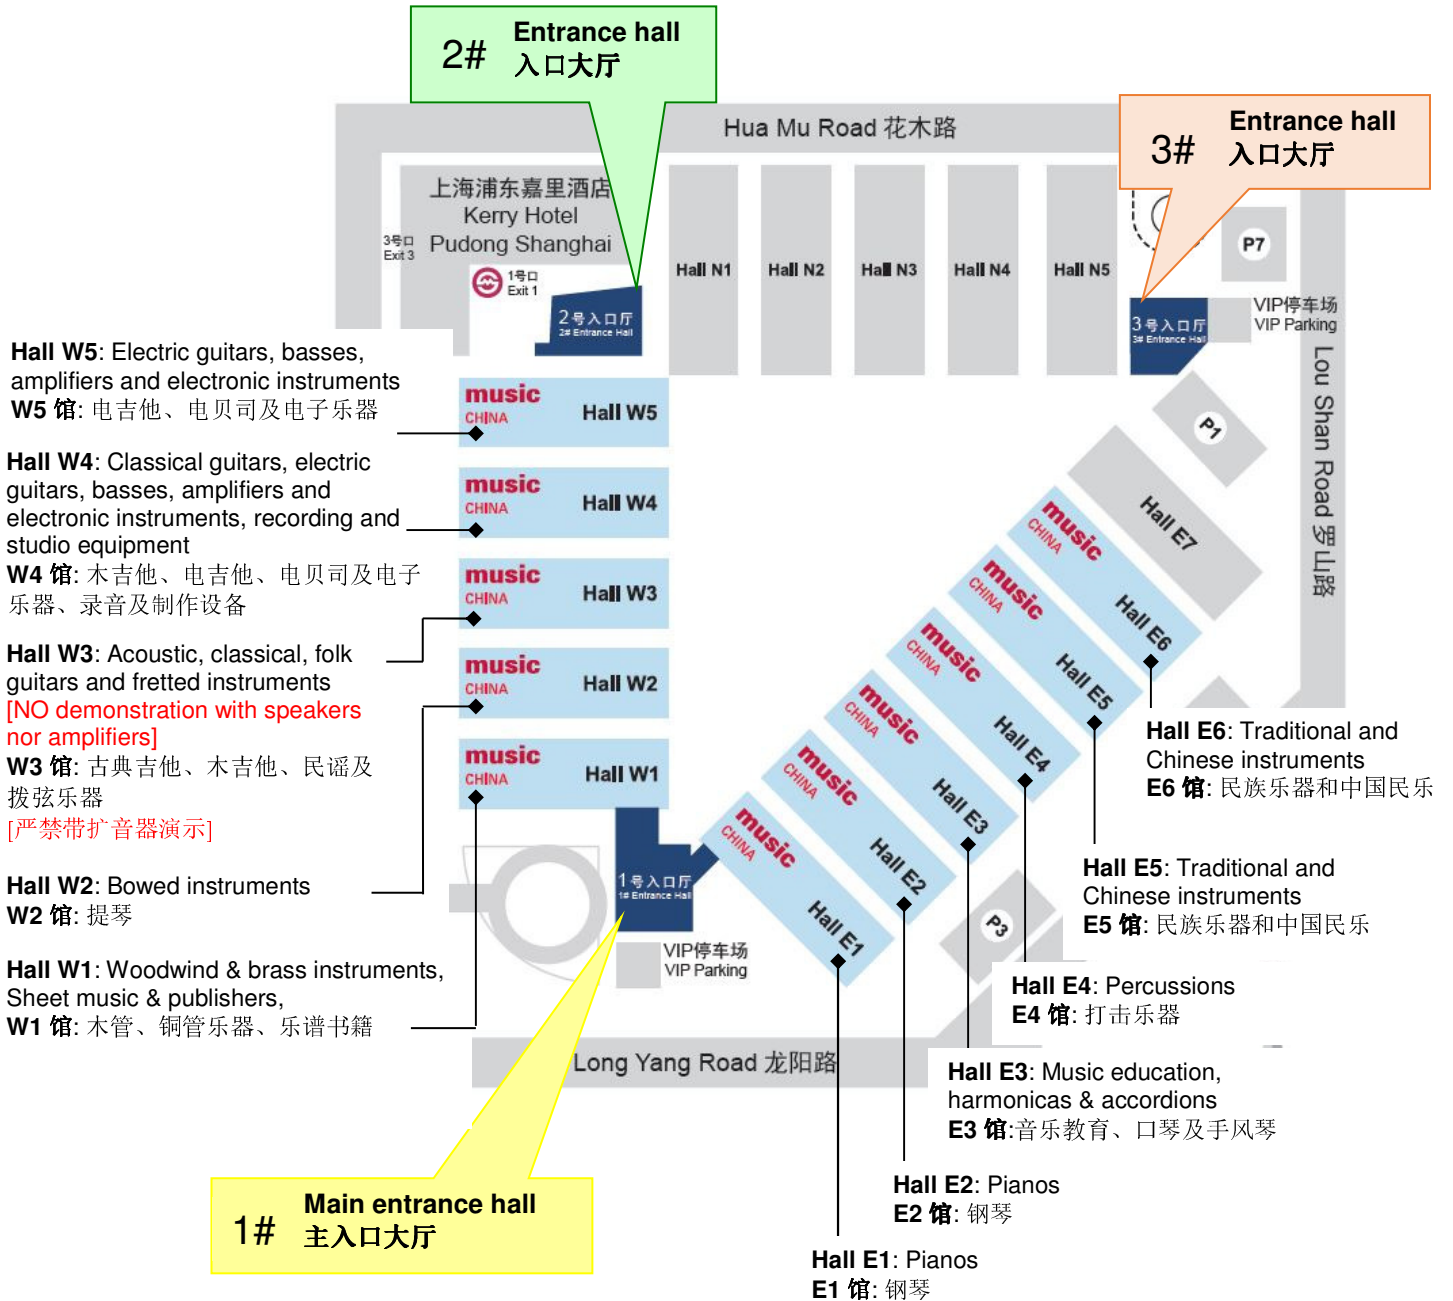

Overall Hall Allocation 展馆平面图:
13 – 16. 10. 2021 (Wed – Sat 周三至周六)

music

CHINA

International Exhibition for Musical Instruments and Services
中国(上海)国际乐器展览会

music@hongkong.messefrankfurt.com
music@china.messefrankfurt.com
www.musikmesse-china.com

地铁站
Metro Station

P1 - P7 停车场
Car Parking

* Organisers reserve the rights to change the layout without prior notice.
主办方有权就上述资料作出修改或调整。

Updated in 7·2021 更新版