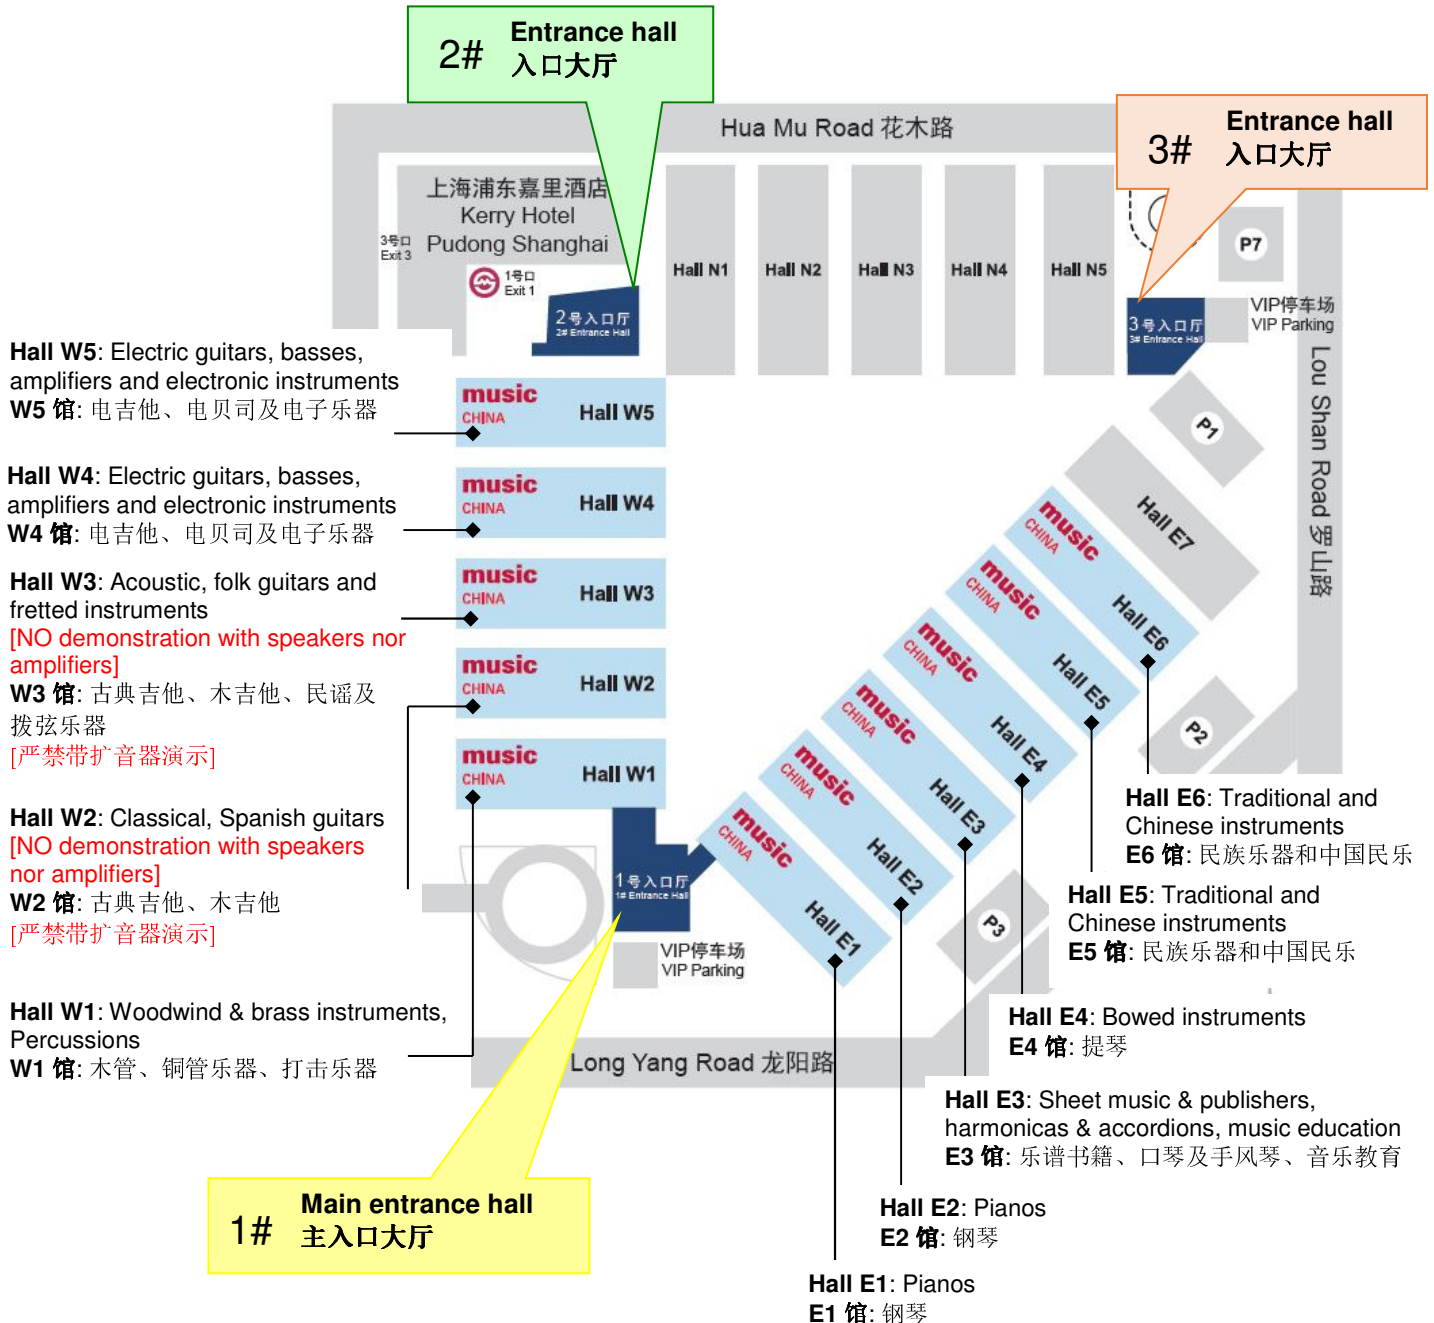

Overall Hall Allocation 展馆平面图:
28 – 31. 10. 2020 (Wed – Sat 周三至周六)

music
CHINA

International Exhibition for Musical Instruments and Services
中国(上海)国际乐器展览会

music@hongkong.messefrankfurt.com
music@china.messefrankfurt.com
www.musikmesse-china.com

地铁站
Metro Station

P1 - P7 停车场
Car Parking

* Organisers reserve the rights to change the layout without prior notice.
主办方有权就上述资料作出修改或调整。

Updated in 8·2020 更新版