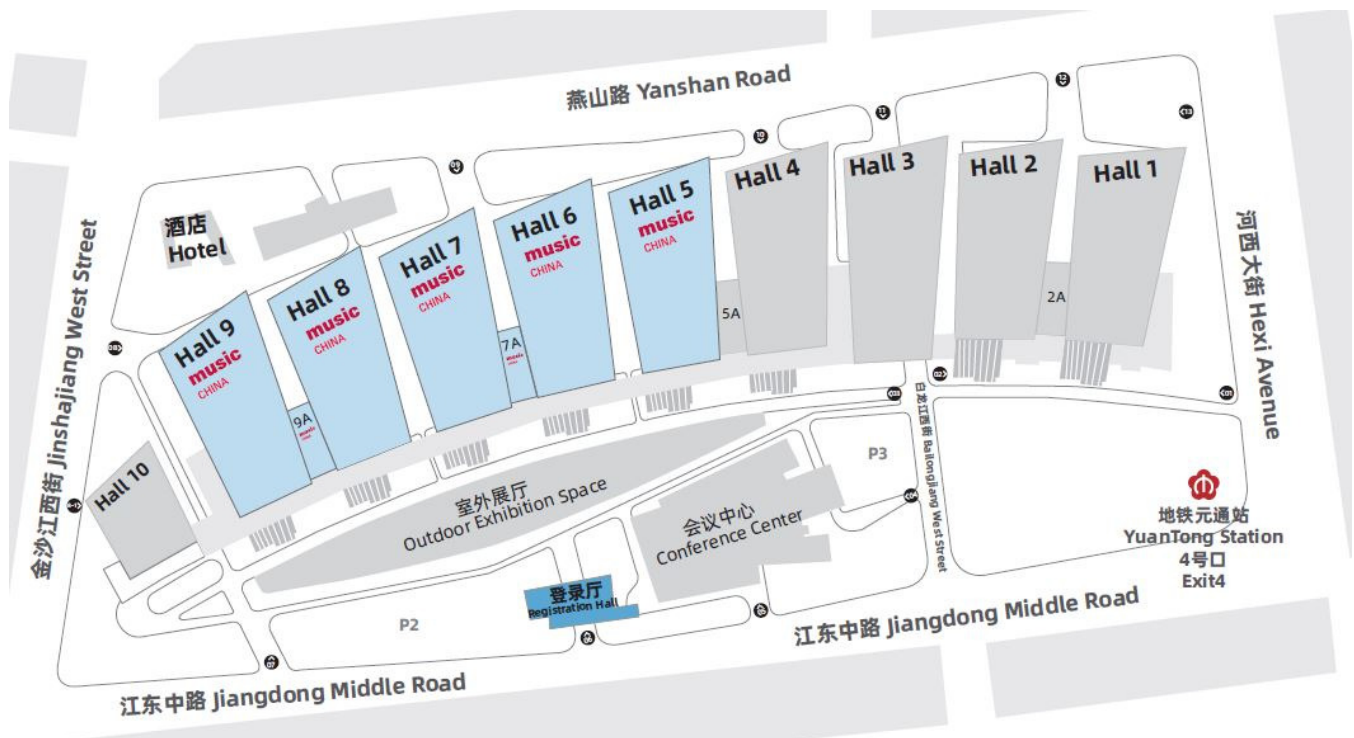

Music China Nanjing Edition 中国（上海）国际乐器展览会·南京

music
CHINA

Overall Hall Allocation 展馆平面图:
17 – 20. 11. 2022 (Thu – Sun 周四至周日)

music@hongkong.messefrankfurt.com
music@china.messefrankfurt.com
www.musikmesse-china.com

Nanjing International Expo Centre 南京国际博览中心

Hall 5: Bowed instruments, acoustic, classical, folk guitars and fretted instruments
5 馆: 提琴、古典吉他、木吉他、民谣及拨弦乐器

Hall 6: Pianos
6 馆: 钢琴

Hall 7A: Music education
7A 馆: 音乐教育